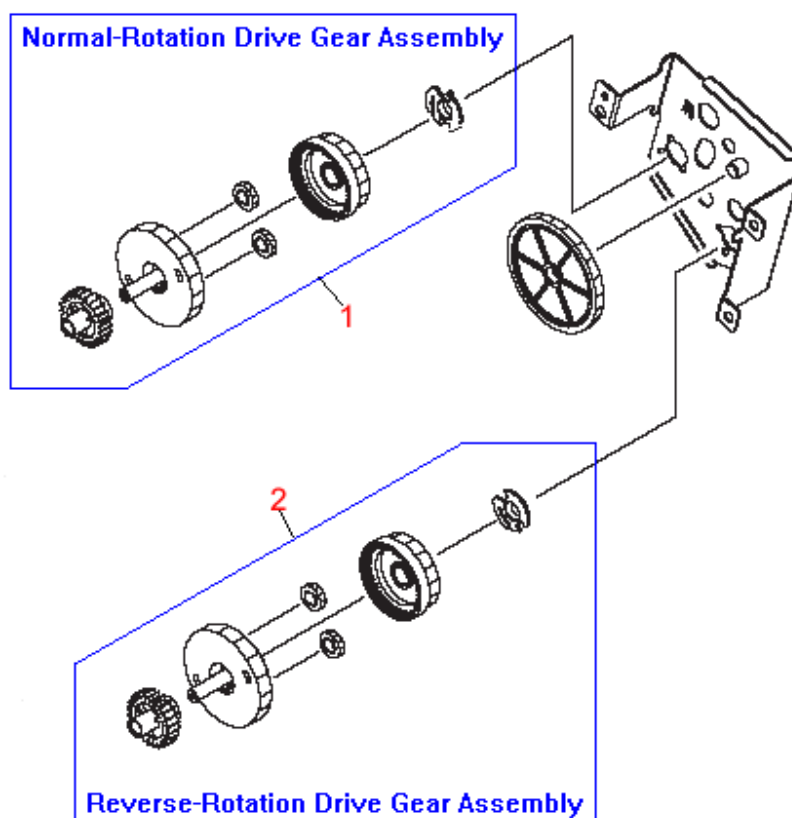

## HP LaserJet 1320 Duplex Drive Gear Assembly Diagram

REF	PART #	DESCRIPTION
<b>1</b>	RM1-1303	Normal rotation gear assembly - Includes the internal/external geared body, two planetary gears, outer gear with shaft, and the black ratchet gear - Mounts in the duplexing gear assembly
<b>2</b>	RM1-1304	Reverse rotation gear assembly - Includes the internal/external geared body, two planetary gears, outer gear with shaft, and the white ratchet gear - Mounts in the duplexing gear assembly