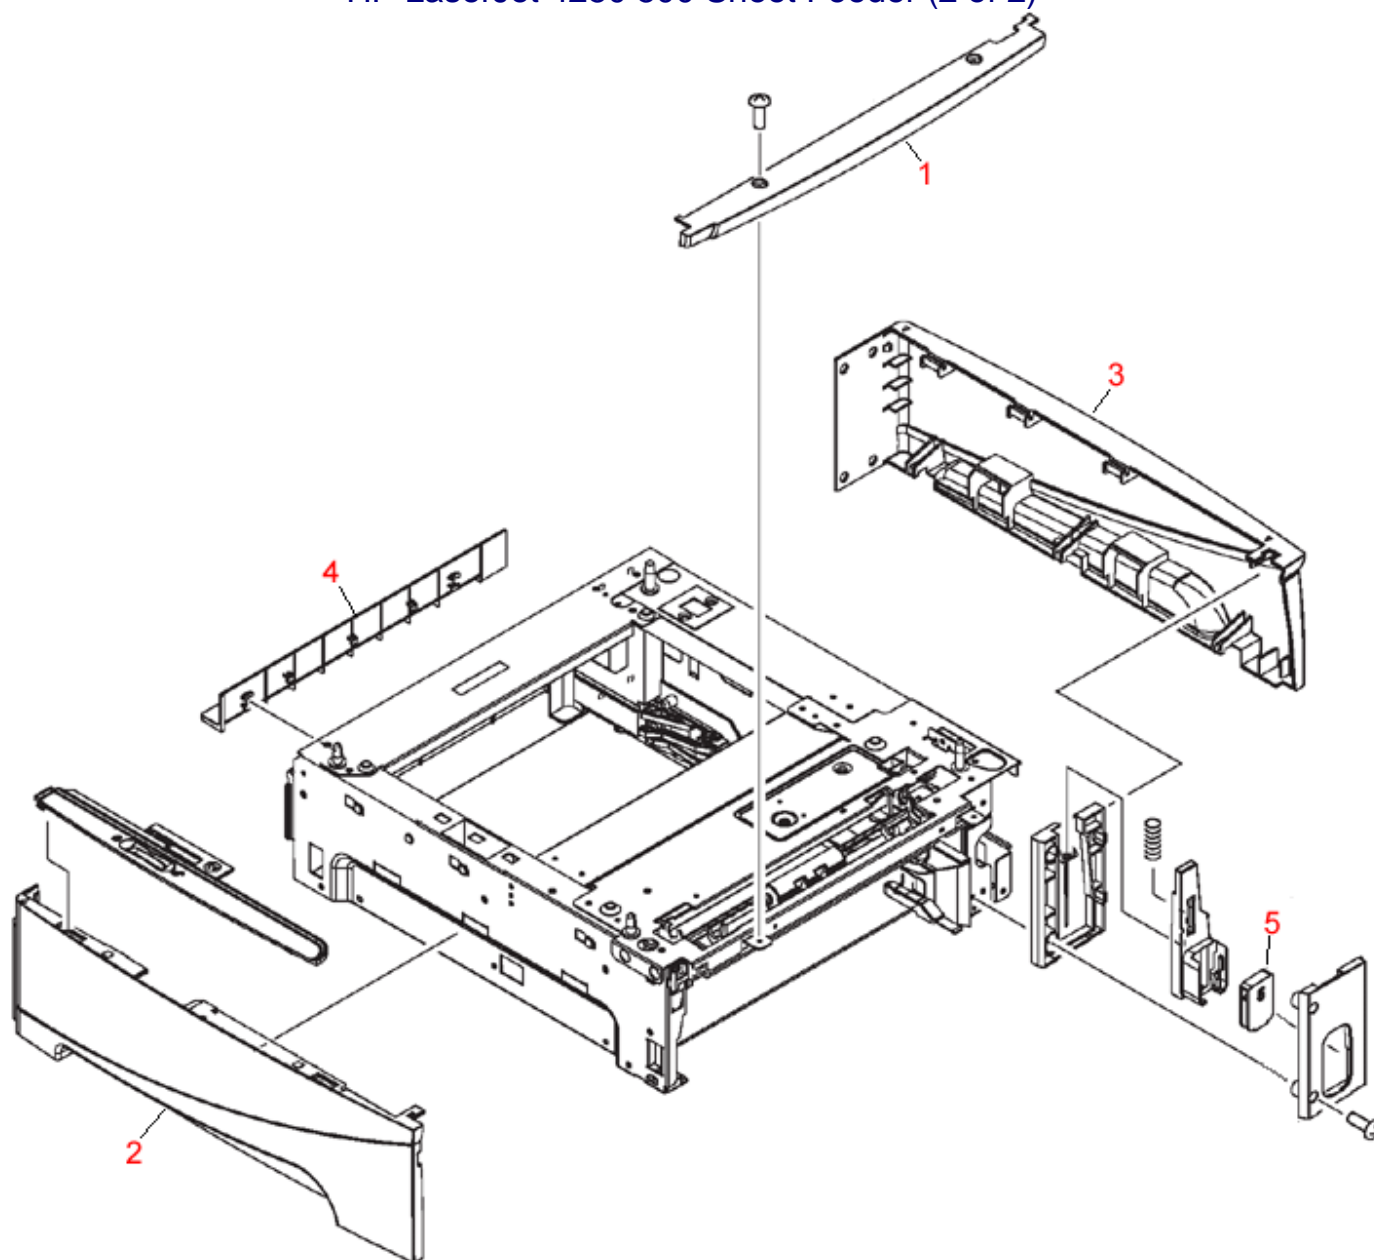

HP LaserJet 4250 500 Sheet Feeder (2 of 2)

REF	PART #	DESCRIPTION
1	RC1-0486	Upper front cover - Small piece of plastic on top front edge of 500 sheet feeder
2	RC1-0487	Left side cover for 500 sheet paper feeder assembly
3	RC1-0488	Right side cover for 500 sheet paper feeder assembly
4	RC1-0509	Rear cover - Rear plastic cover for 500 sheet paper feeder
5	RC1-3304	Tray number display - Changeable tray number tab for optional 500 sheet feeder