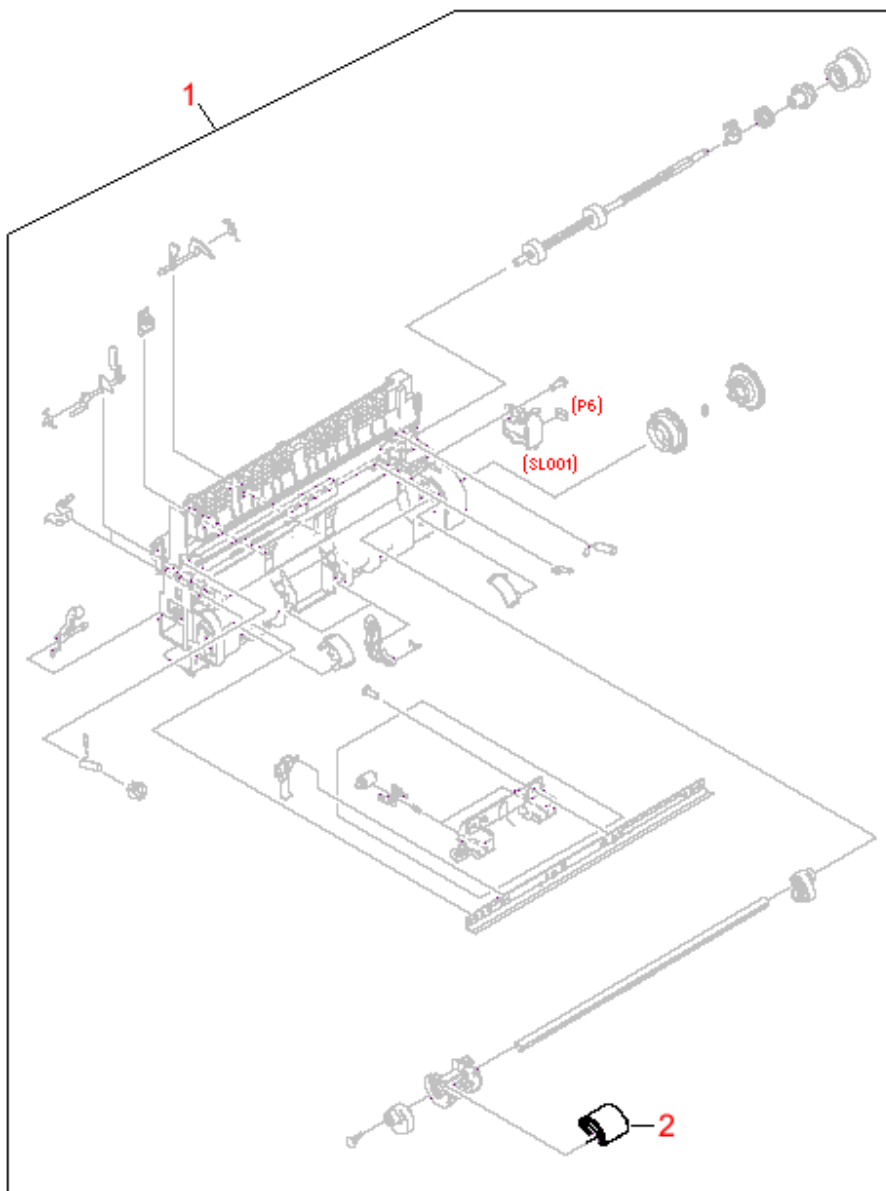

HP LaserJet 3030 All-In-One Printer Paper Pickup Assembly Diagram

REF	PART #	DESCRIPTION
1	RM1-0864	Paper pickup assembly - Includes the frame assembly, paper pickup roller assembly, solenoid, feed roller, flags, and other hardware

2	RL1-0266	PAPER PICKUP ROLLER (D-SHAPED ROLLER) - PICKS UP MEDIA FROM THE PAPER INPUT TRAY - Clips in the holder on the paper pickup shaft
----------	----------	--