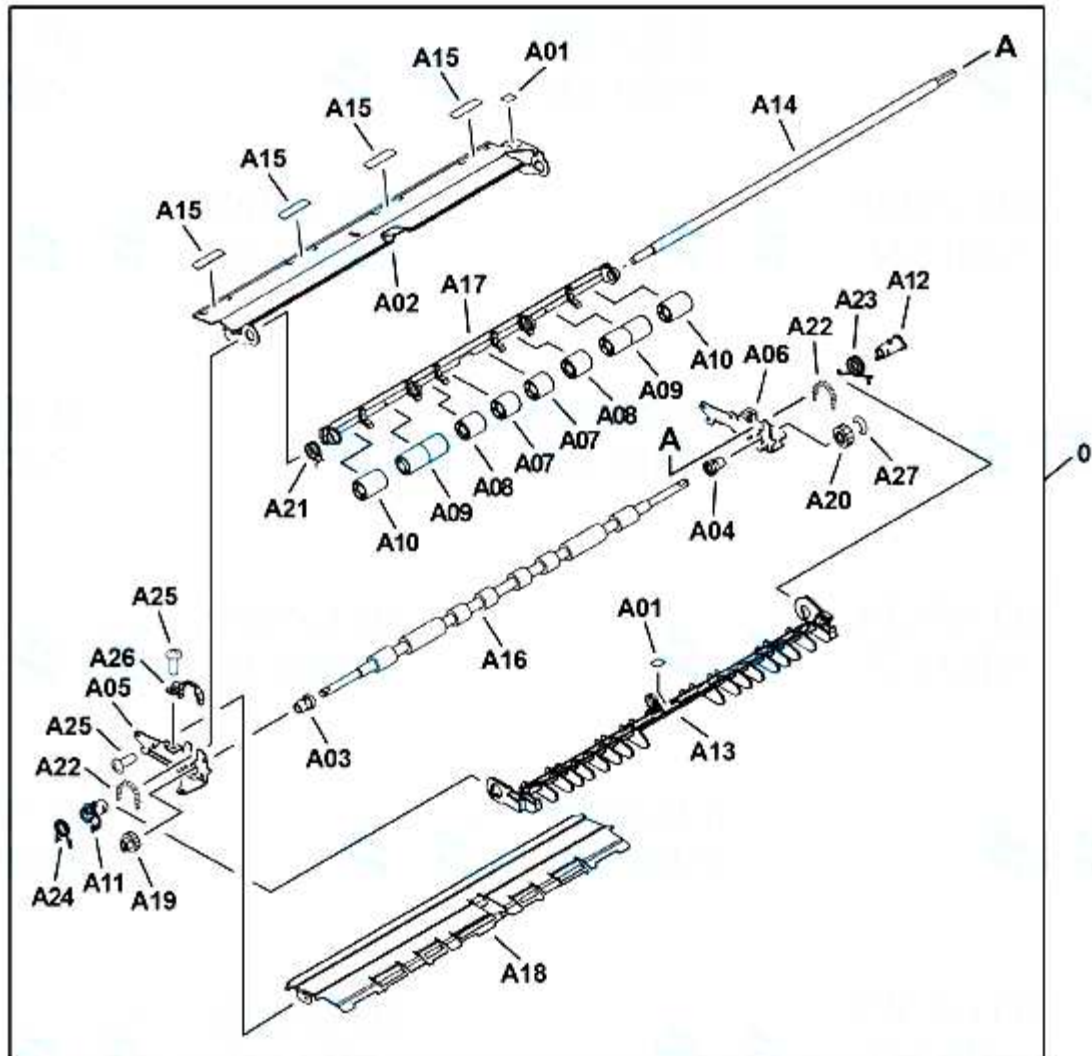

LaserJet M5025/M5035 MFP

PARTS TABLE

Item Number	Part Number	Description	Printer Compatibility Notes
240-0	RM1-3001-000	Registration Roller Ass'y	LaserJet M5025/M5035mfp Series
240-A01	N/A	Label, Control Position	LaserJet M5025/M5035mfp Series

240-A02	N/A	Guide, Transfer, Upper	LaserJet M5025/M5035mfp Series
240-A03	N/A	Bushing	LaserJet M5025/M5035mfp Series
240-A04	N/A	Bushing	LaserJet M5025/M5035mfp Series
240-A05	N/A	Side Plate, Registration, Left	LaserJet M5025/M5035mfp Series
240-A06	N/A	Side Plate, Registration, Right	LaserJet M5025/M5035mfp Series
240-A07	N/A	Roller, Registration	LaserJet M5025/M5035mfp Series
240-A08	N/A	Roller, Registration	LaserJet M5025/M5035mfp Series
240-A09	N/A	Roller, Registration	LaserJet M5025/M5035mfp Series
240-A10	N/A	Roller, Registration	LaserJet M5025/M5035mfp Series
240-A11	N/A	Bushing	LaserJet M5025/M5035mfp Series
240-A12	N/A	Bushing	LaserJet M5025/M5035mfp Series
240-A13	N/A	Guide, Registration, Upper	LaserJet M5025/M5035mfp Series
240-A14	N/A	Shaft, Registration Roller	LaserJet M5025/M5035mfp Series
240-A15	N/A	Sheet, Transfer Guide, Upper	LaserJet M5025/M5035mfp Series
240-A16	N/A	Roller, Registration	LaserJet M5025/M5035mfp Series
240-A17	N/A	Shutter, Registration	LaserJet M5025/M5035mfp Series
240-A18	N/A	Guide, Transfer, Lower	LaserJet M5025/M5035mfp Series
240-A19	N/A	Gear, 12T	LaserJet M5025/M5035mfp Series
240-A20	N/A	Gear, 15T	LaserJet M5025/M5035mfp Series
240-A21	N/A	Spring, Torsion	LaserJet M5025/M5035mfp Series

			Series
240-A22	N/A	Spring, Tension	LaserJet M5025/M5035mfp Series
240-A23	N/A	Spring, Torsion	LaserJet M5025/M5035mfp Series
240-A24	N/A	Spring, Torsion	LaserJet M5025/M5035mfp Series
240-A25	N/A	Screw, D, M3X6	LaserJet M5025/M5035mfp Series
240-A26	N/A	Holder, Registration	LaserJet M5025/M5035mfp Series
240-A27	N/A	Ring, E	LaserJet M5025/M5035mfp Series