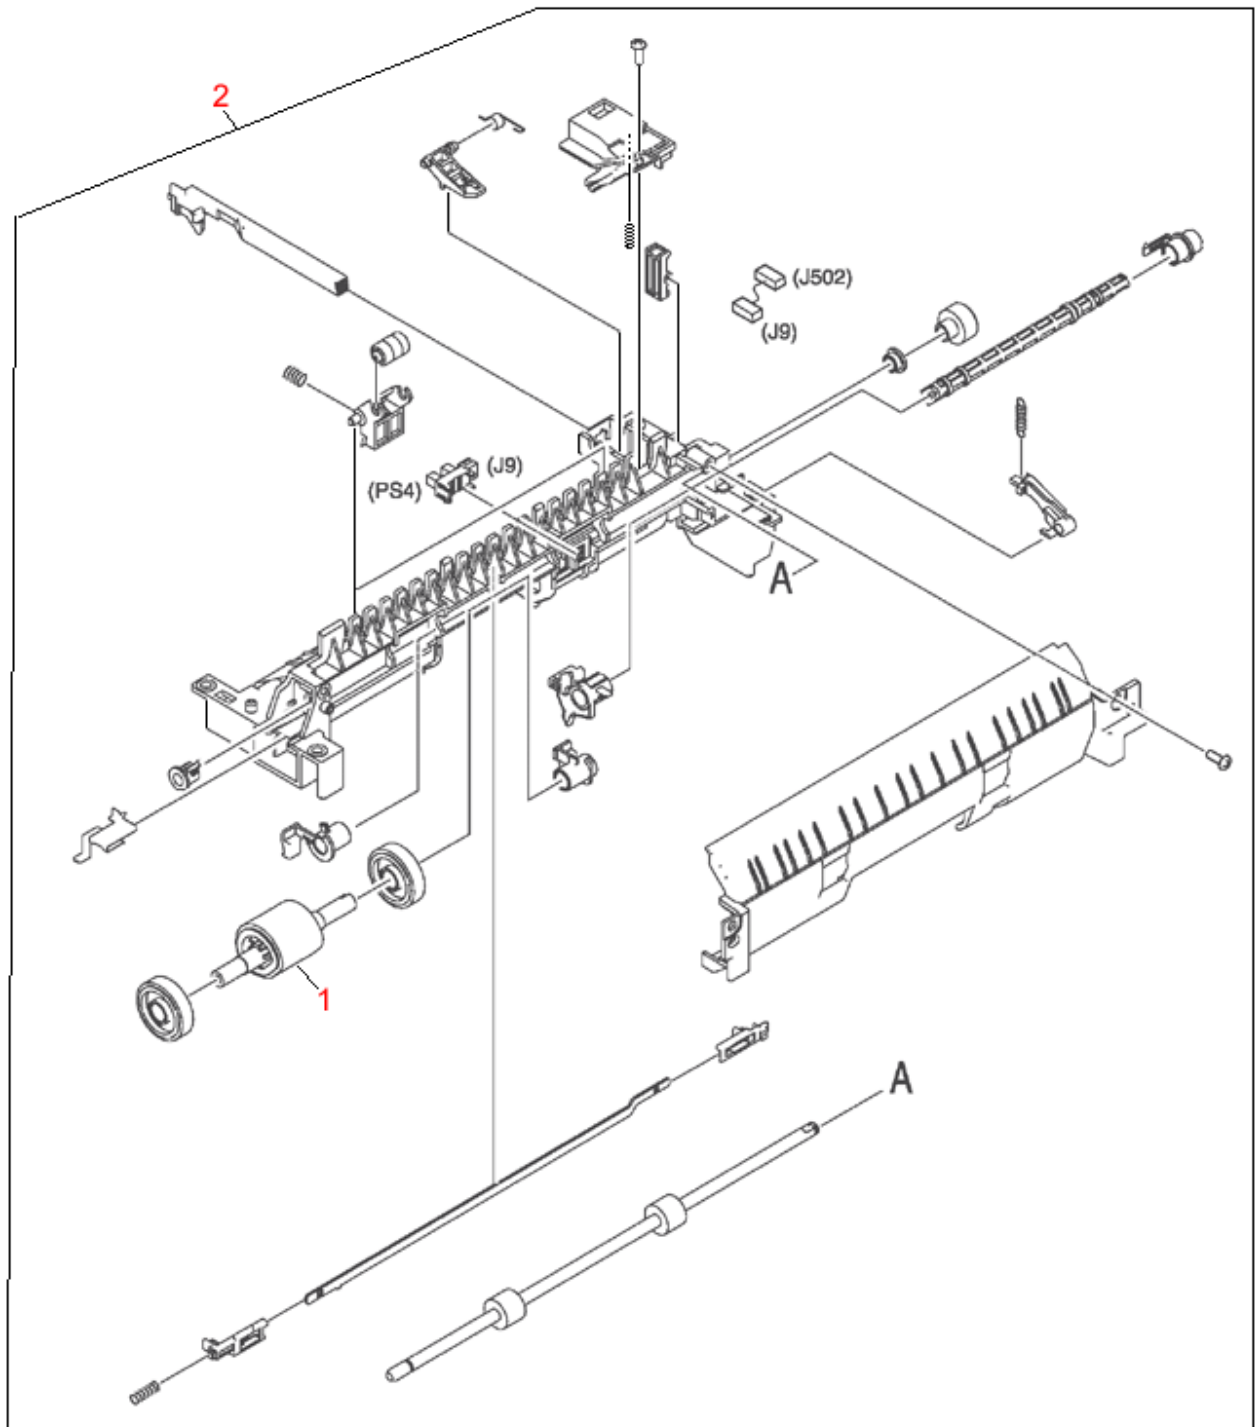

HP LaserJet 2420 Tray 2 Pickup Assembly Diagram

REF	PART #	DESCRIPTION
1	RL1-0542	Pickup roller - Tray 2 paper pickup roller
2	RM1-1481	Tray 2 Pickup Assembly