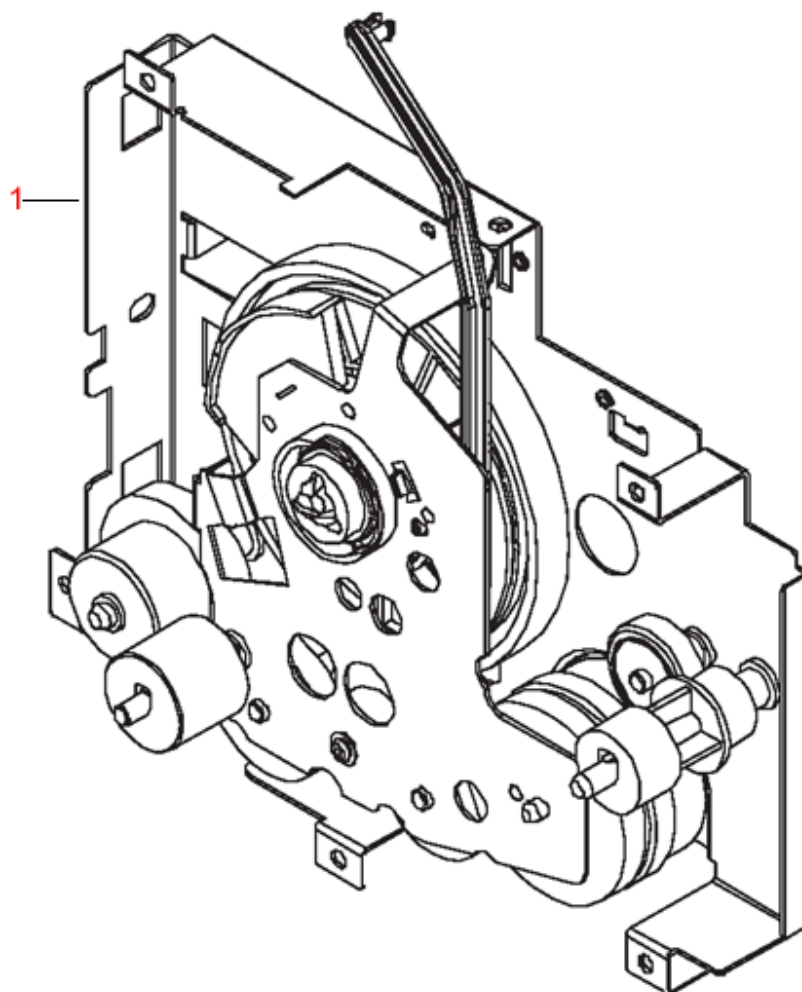

HP LaserJet 4250 Main Drive Assembly Diagram

REF	PART #	DESCRIPTION
1	RM1-1066	Main drive assembly - Main gear assembly on right side of printer