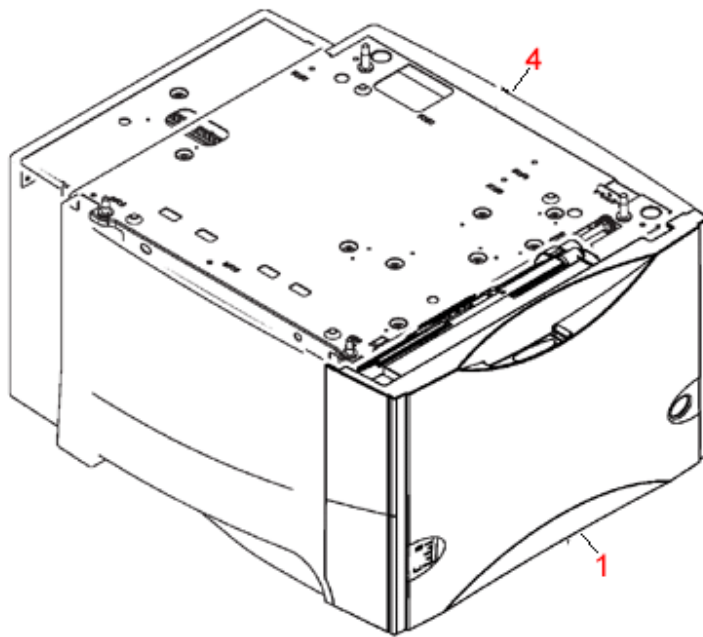

**HP LaserJet 4250  
1500 Sheet Feeder (1 of 2) Diagram**

<b>REF</b>	<b>PART #</b>	<b>DESCRIPTION</b>
1	RM1-0273	Front cover (or door) - Provides access to load paper in the 1,500 sheet paper feeder assembly
2	RM1-1133	Paper pickup roller drive assembly for 1500 sheet feeder
3	RM1-1136	Lifter drive assembly for 1500 sheet feeder
4	Q2444-67902	1500 sheet paper tray and feeder assembly for LaserJet 4200/4300 series printers