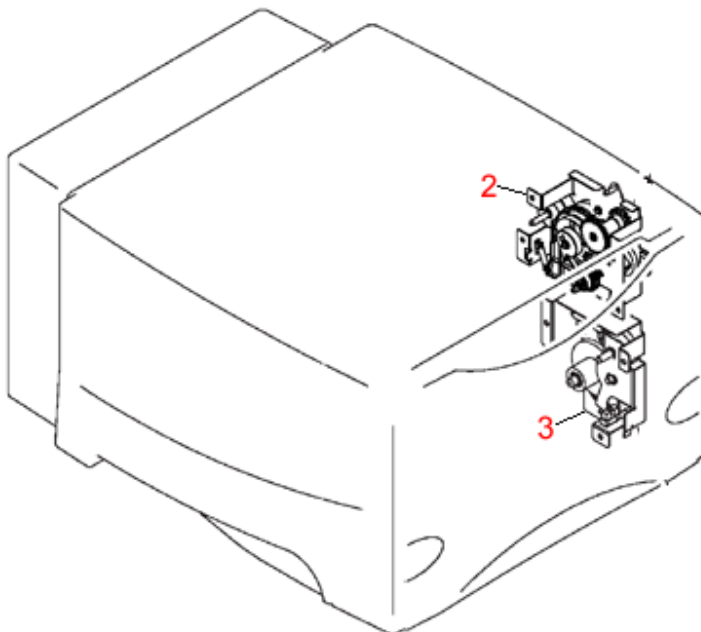

**HP LaserJet 4250  
1500 Sheet Feeder (1 of 2) Diagram**

<b>REF</b>	<b>PART #</b>	<b>DESCRIPTION</b>
1	RM1-0273	Front cover (or door) - Provides access to load paper in the 1,500 sheet paper feeder assembly
2	RM1-1133	Paper pickup roller drive assembly for 1500 sheet feeder
3	RM1-1136	Lifter drive assembly for 1500 sheet feeder
4	Q2444-67902	1500 sheet paper tray and feeder assembly for LaserJet 4200/4300 series printers