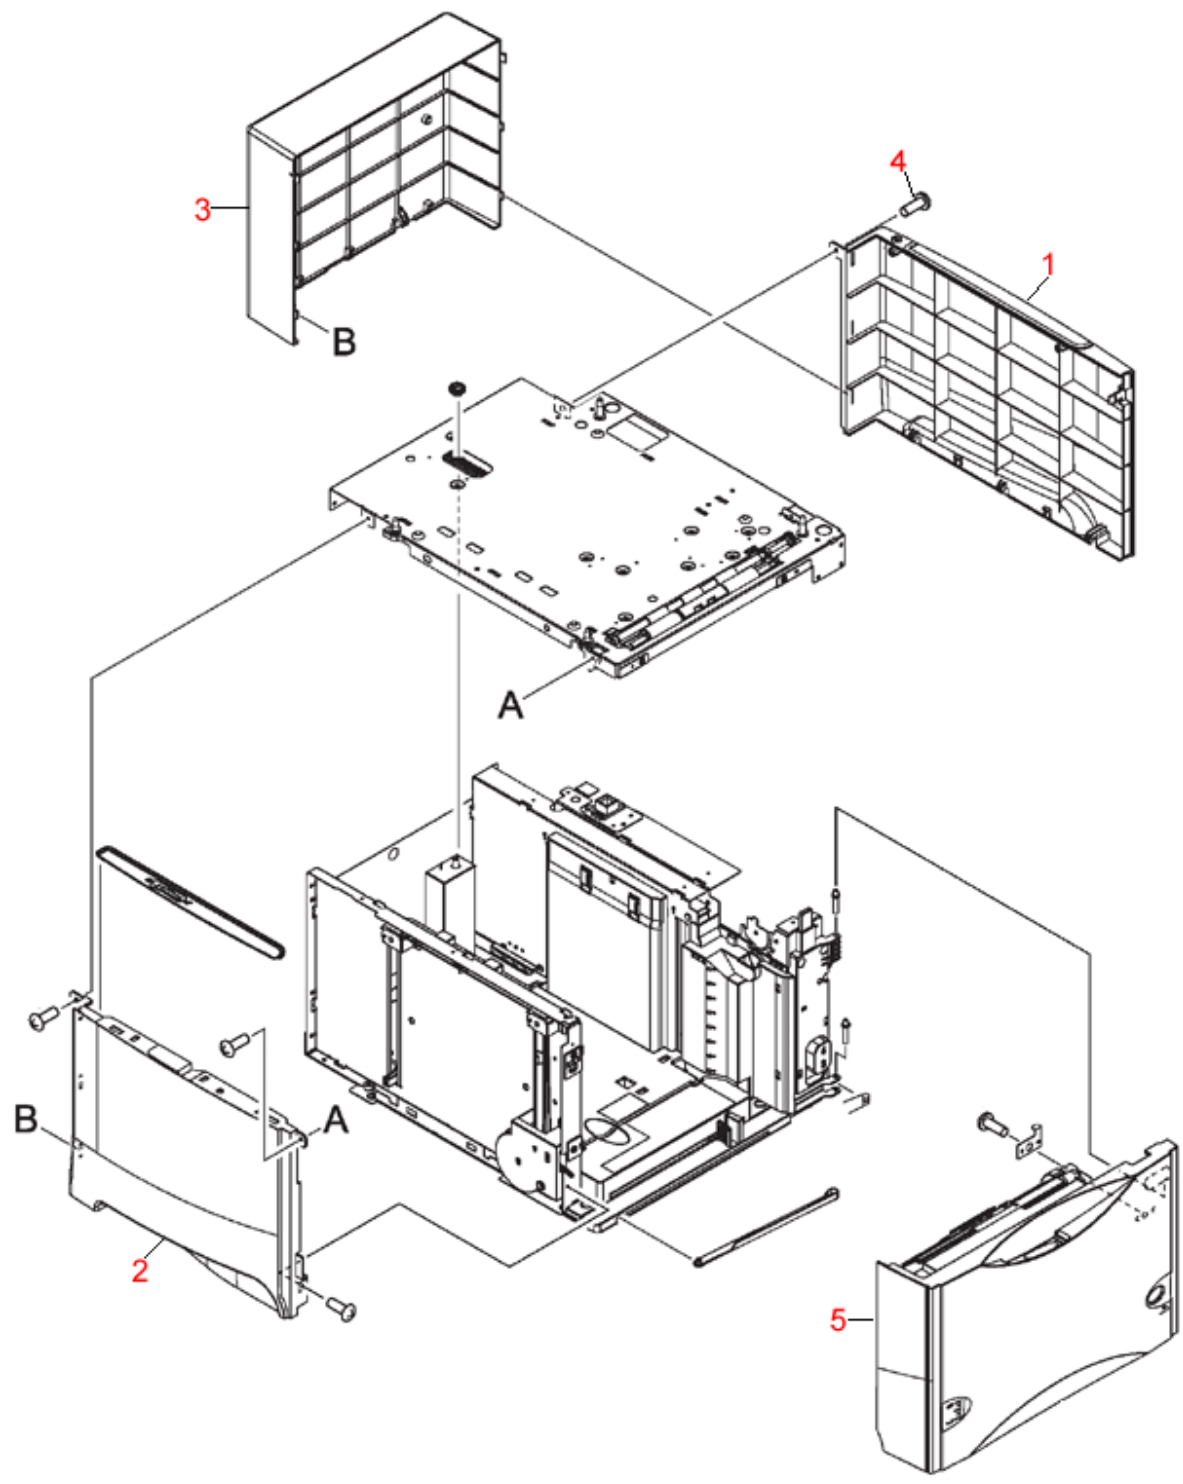

HP LaserJet 4250
1500 Sheet Feeder (2 of 2) Diagram

REF	PART #	DESCRIPTION
1	RC1-0661	Right side cover assembly - For the 1,500 sheet paper feeder assembly
2	RC1-0662	Left side cover assembly - For the 1,500 sheet paper feeder assembly
3	RC1-0663	Rear cover assembly - Box type cover for the rear of the 1,500 sheet paper feeder assembly
4	XA9-1420	M3 pan head Phillips screw with captive flat and split-lock washers - 8mm long
5	RM1-0273	Front cover (or door) - Provides access to load paper in the 1,500 sheet paper feeder assembl