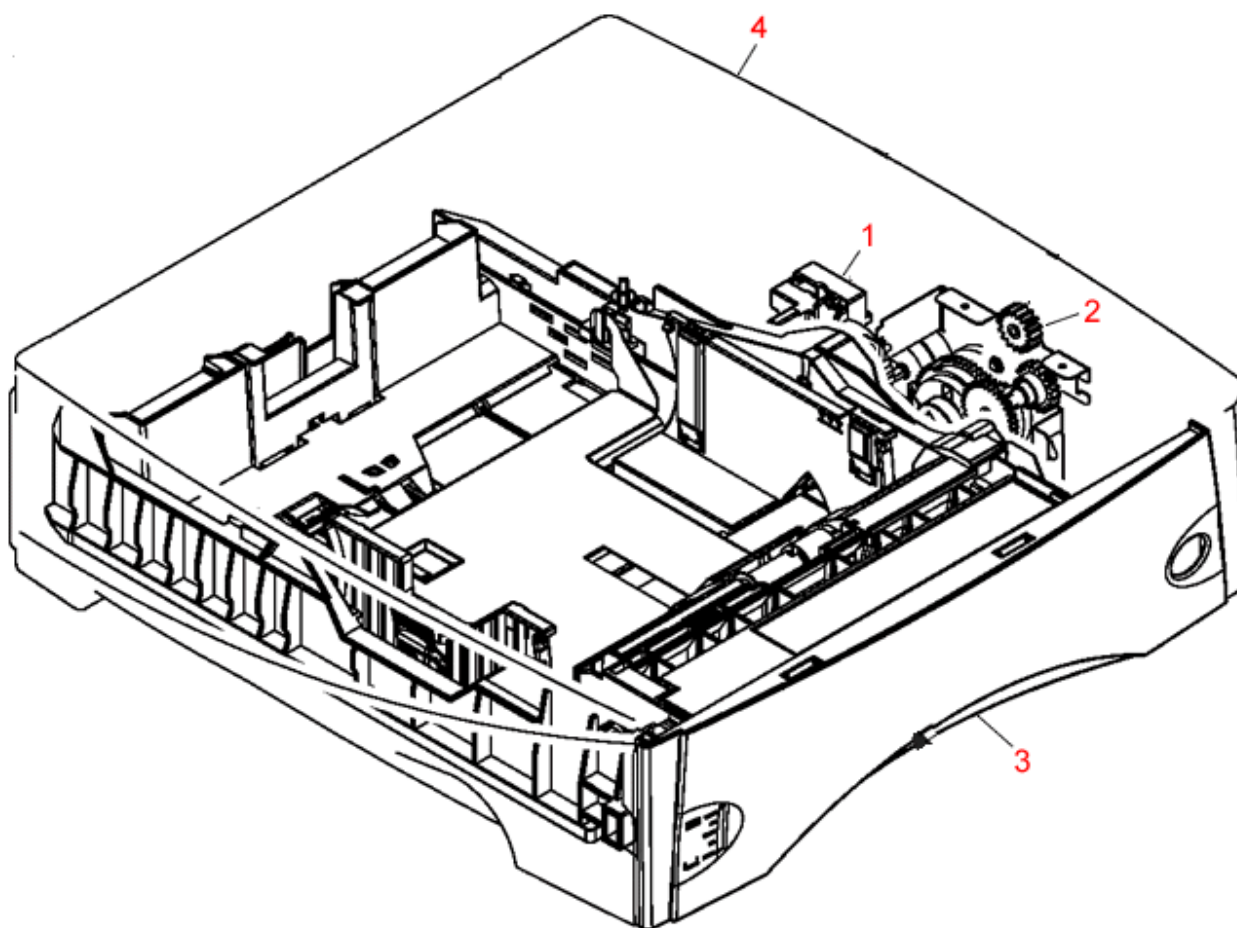

HP LaserJet 4250
 500 Sheet Feeder (1 of 2) Diagram

REF	PART #	DESCRIPTION
1	RM1-1094	Lifter drive assembly for 500 sheet feeder
2	RM1-0056	Paper pickup drive assembly - Gear assembly on right front side of 500 sheet paper feeder assembly
3	RM1-1088	500-sheet tray/cassette - This is only the tray, does not include feeder or frame that tray goes into
4	Q2440-67903	500-sheet paper feeder and tray/cassette - This is the assembly frame and tray that the printer sits on top of