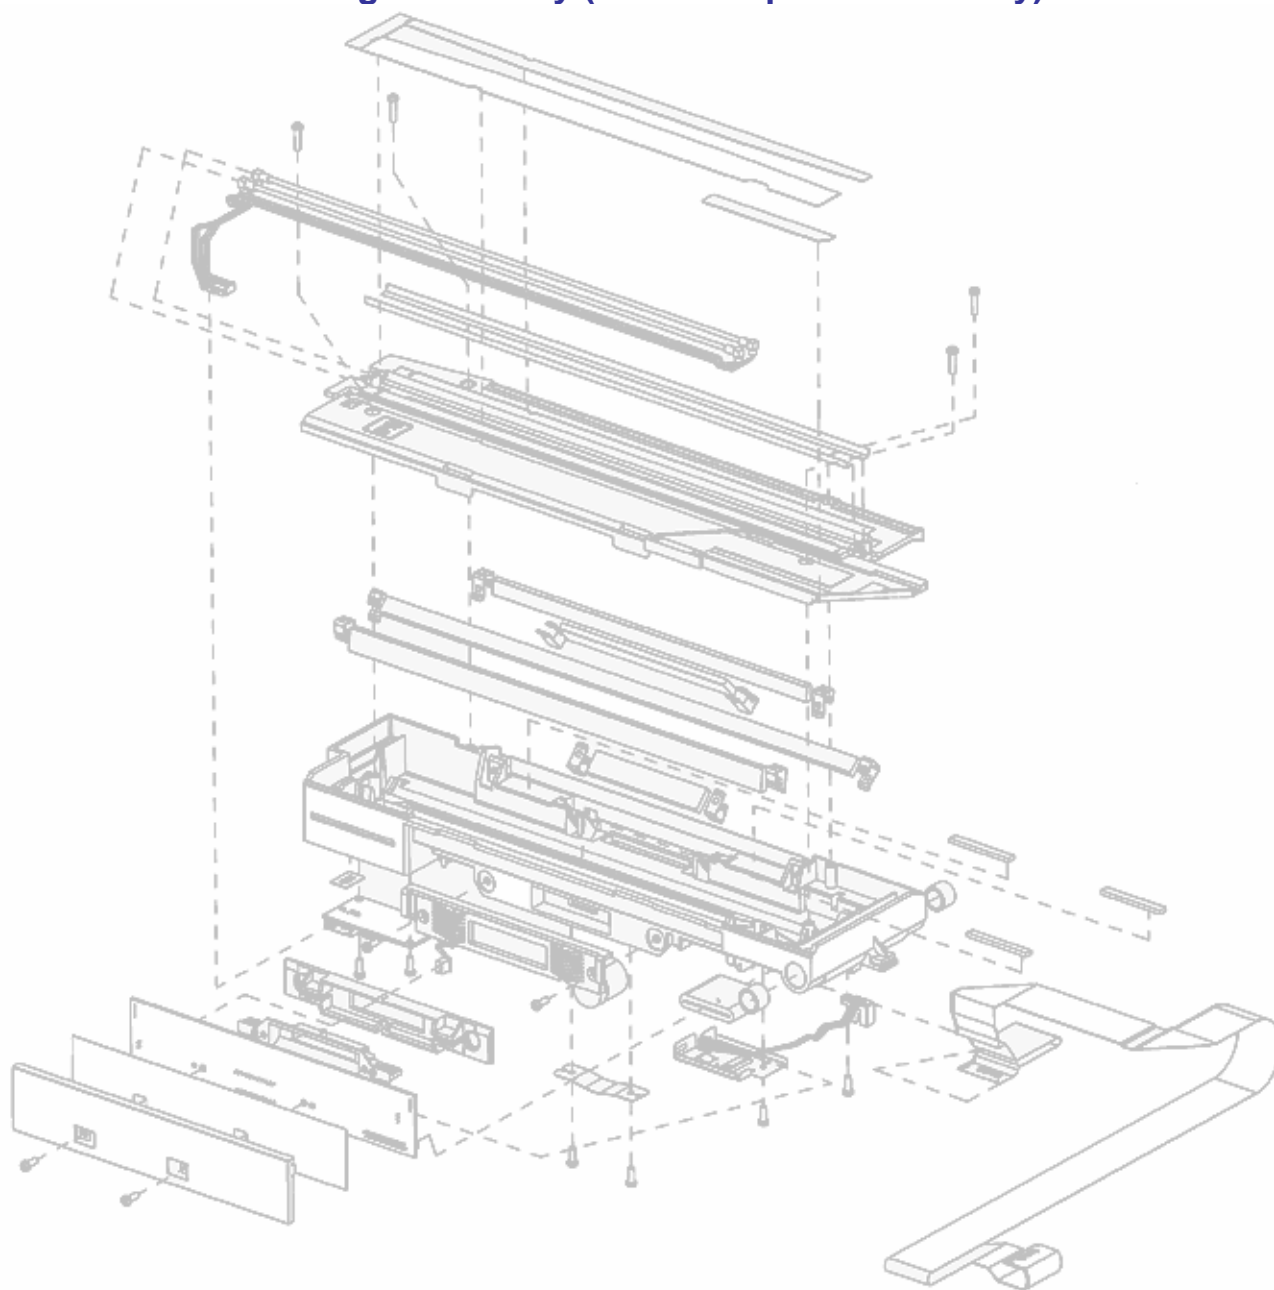

Carriage assembly (scanner optical assembly)

REF	PartNumber	Description
1	Q7829-60166	Scanner optical carriage assembly - Includes the optical scanner and light mounted on a carriage assembly - Passes under the document during the flatbed scanning operation - Mounts inside the flatbed scanner assembly