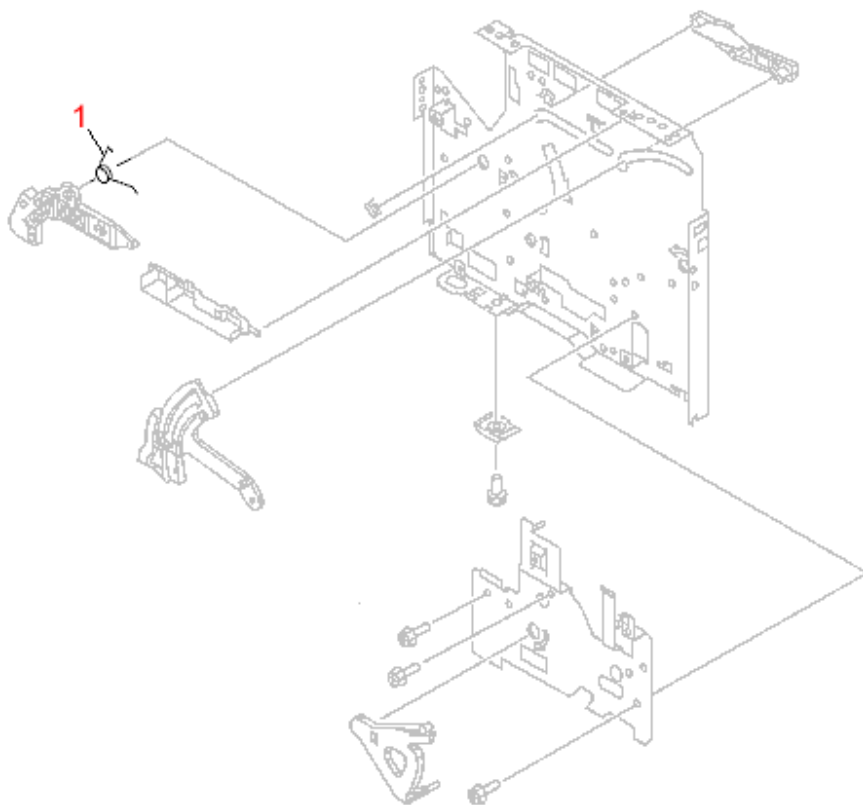

## HP LaserJet 1300 Left Side Plate Assembly Diagram

REF	PART #	DESCRIPTION
1	RC1-1765	Torsion spring - Mounts under the toner cartridge retainer arm on the rear of the left side plat