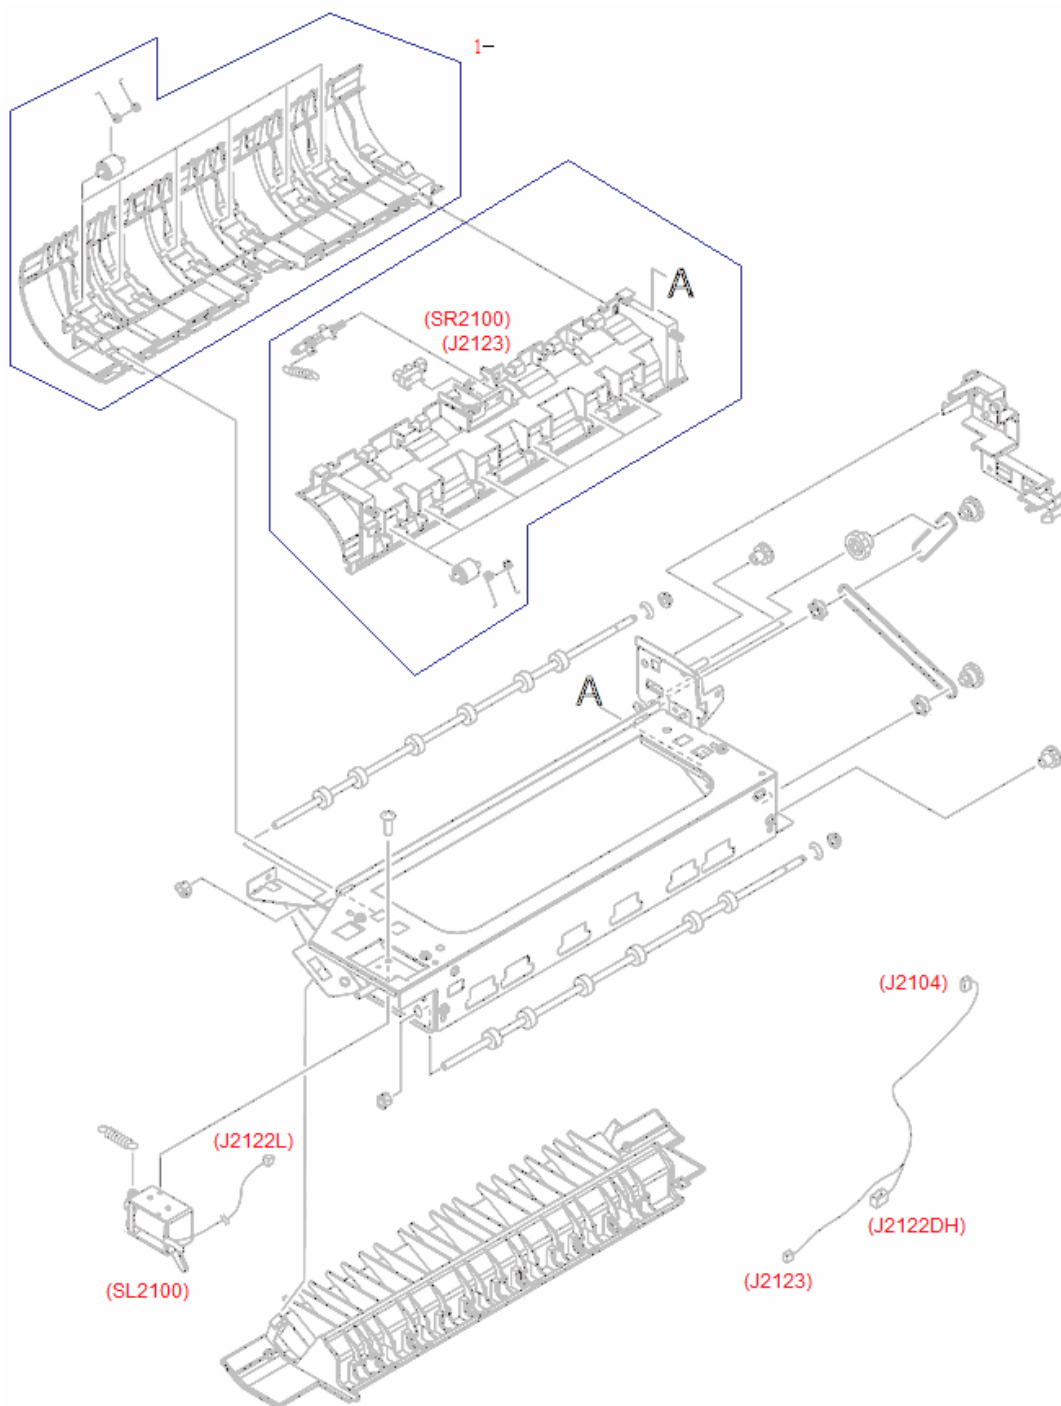

**Paper feed assembly (stapler/stacker)**

REF	PartNumber	Description
1	RM1-3088-000CN	Paper feed assembly - For the stapler/stacker unit