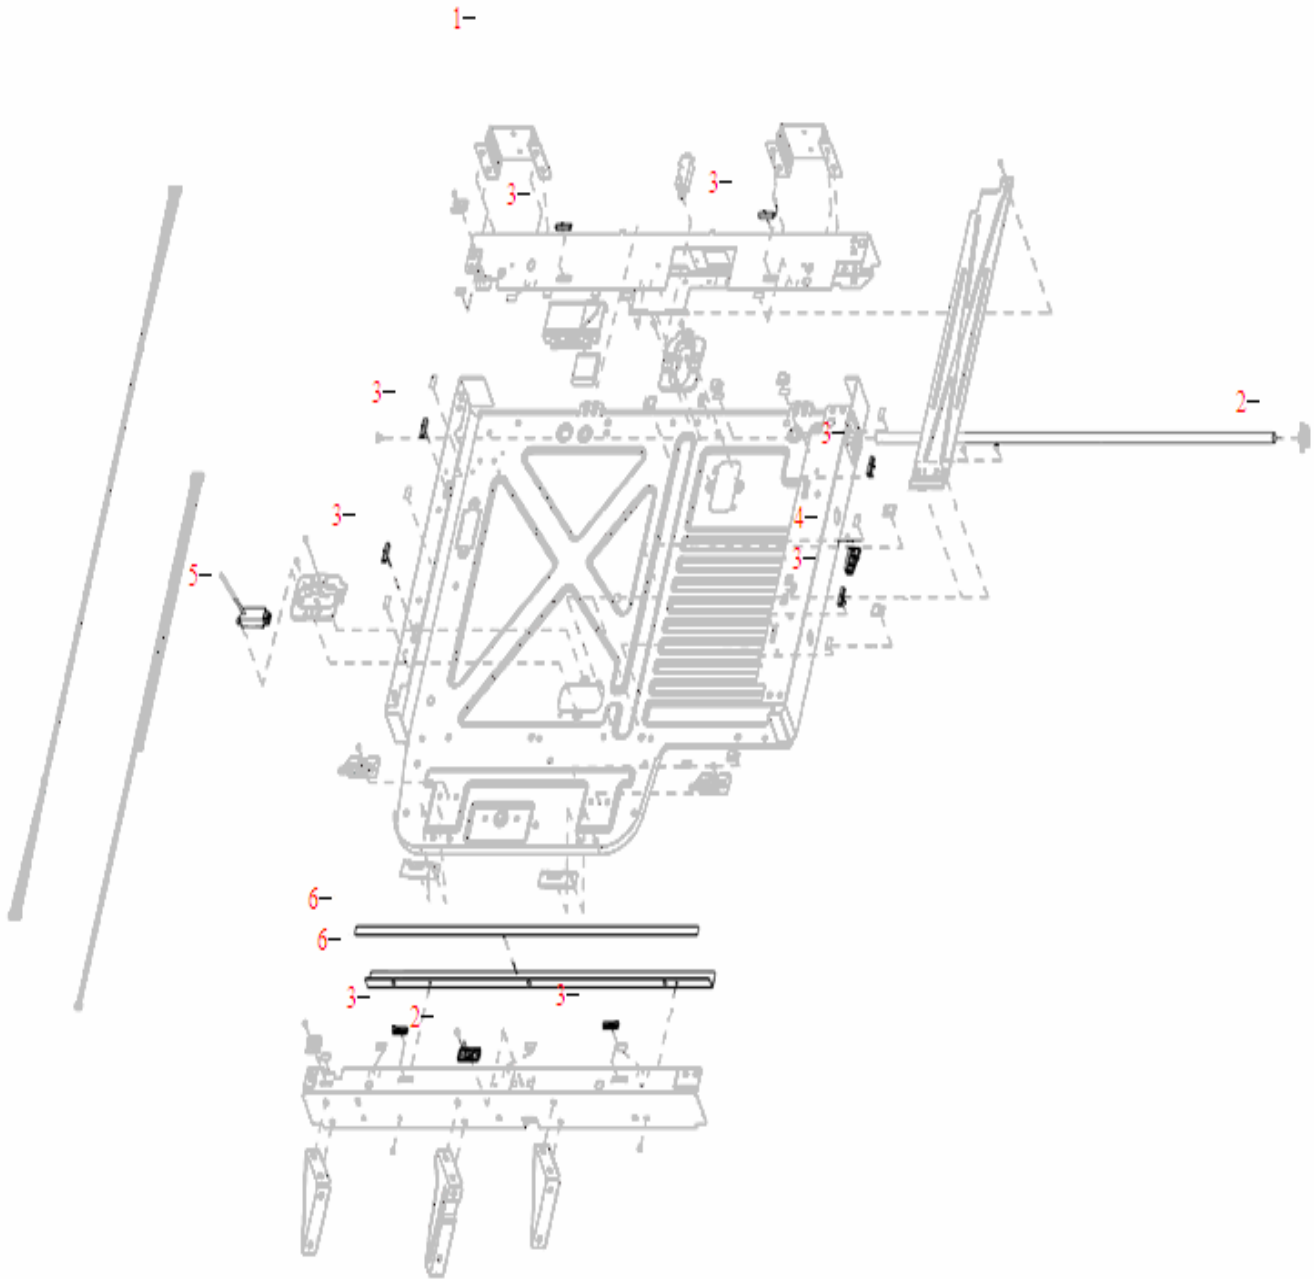

Scanner assembly base

REF	PartNumber	Description
1	Q7829-60159	Scanner assembly (whole unit) - Include rod, glass guide, rubber guide, paper sensor, rail and slide sheet assembly
	Q7829-60185	Scanner assembly (whole unit) - Include rod, glass guide, rubber guide, paper sensor, rail and slide sheet assembly
2	Q7829-60160	Scanner slider rod - Scanner module moves along this rod
3	Q7829-60162	Rubber guide - For the scanner glass
4	Q7829-60158	Scanner glass guide - Rectangle shaped guide that determines the correct position of the scanner glass
5	Q7829-60163	Paper sensor - Paper present sensing
6	Q7829-60164	Rail and slide sheet assembly