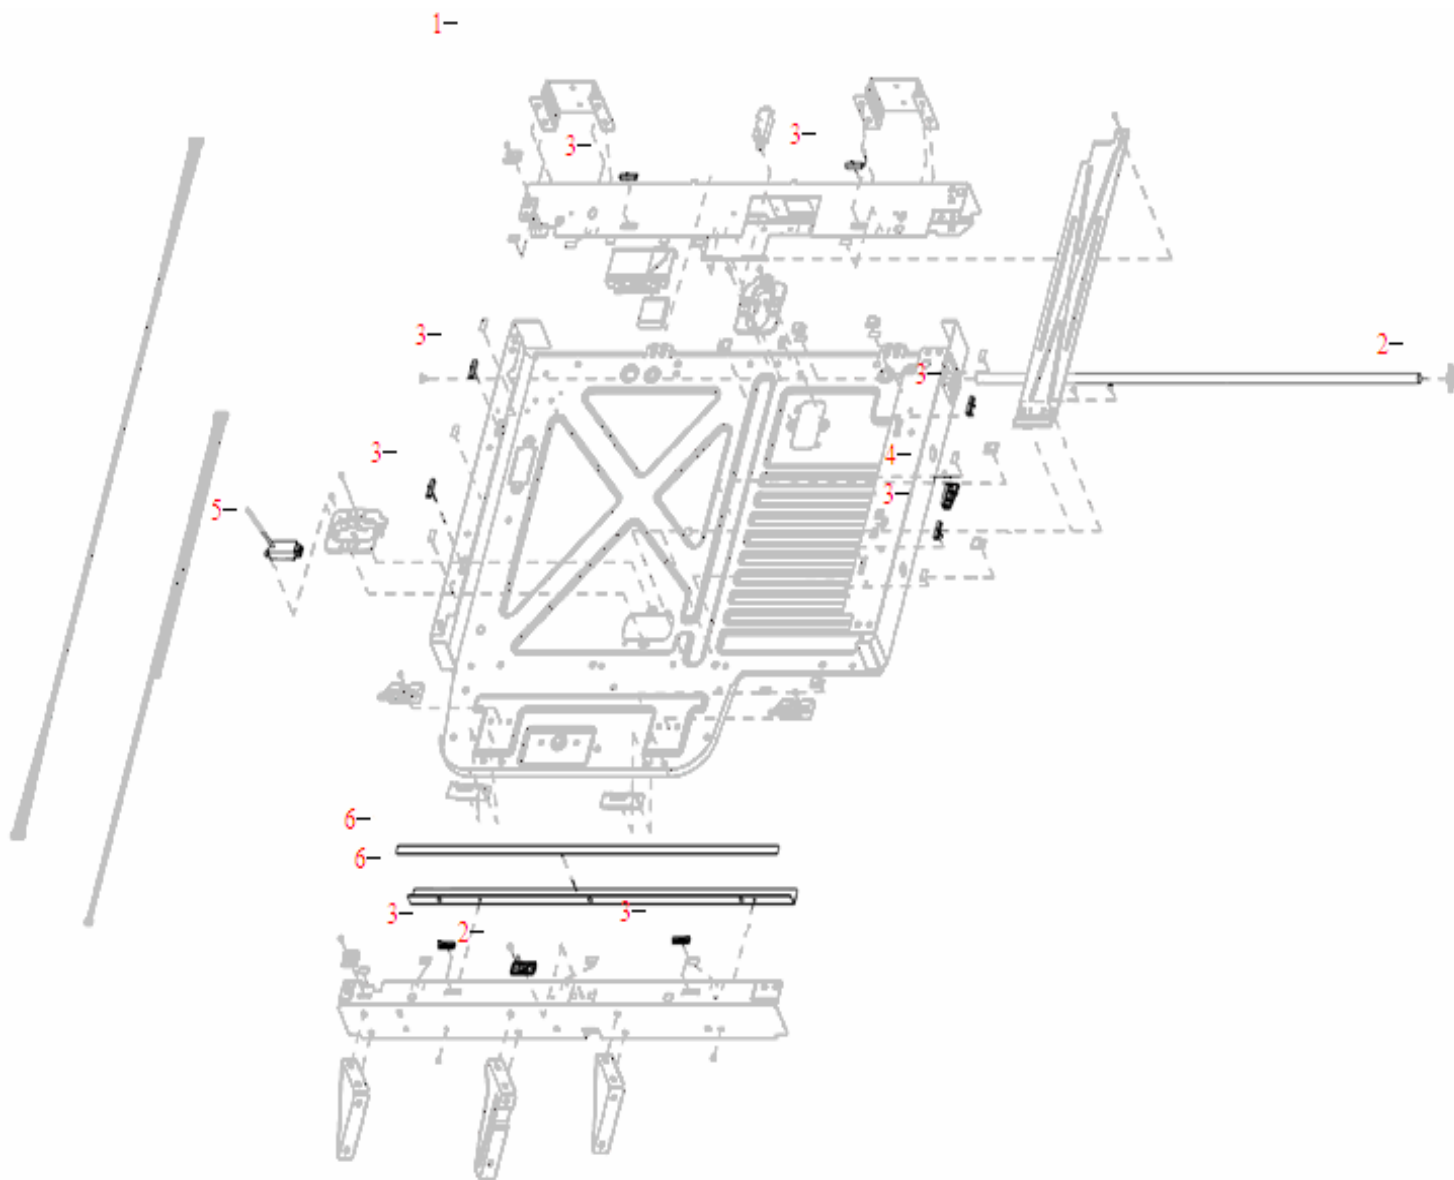

**Scanner assembly base**

REF	PartNumber	Description
1	Q7829-60185	Scanner assembly (whole unit) - Include rod, glass guide, rubber guide, paper sensor, rail and slide sheet assembly
	Q7829-60159	Scanner assembly (whole unit) - Include rod, glass guide, rubber guide, paper sensor, rail and slide sheet assembly
2	Q7829-60160	Scanner slider rod - Scanner module moves along this rod

3	Q7829-60162	Rubber guide - For the scanner glass
4	Q7829-60158	Scanner glass guide - Rectangle shaped guide that determines the correct position of the scanner glass
5	Q7829-60163	Paper sensor - Paper present sensing
6	Q7829-60164	Rail and slide sheet assembly