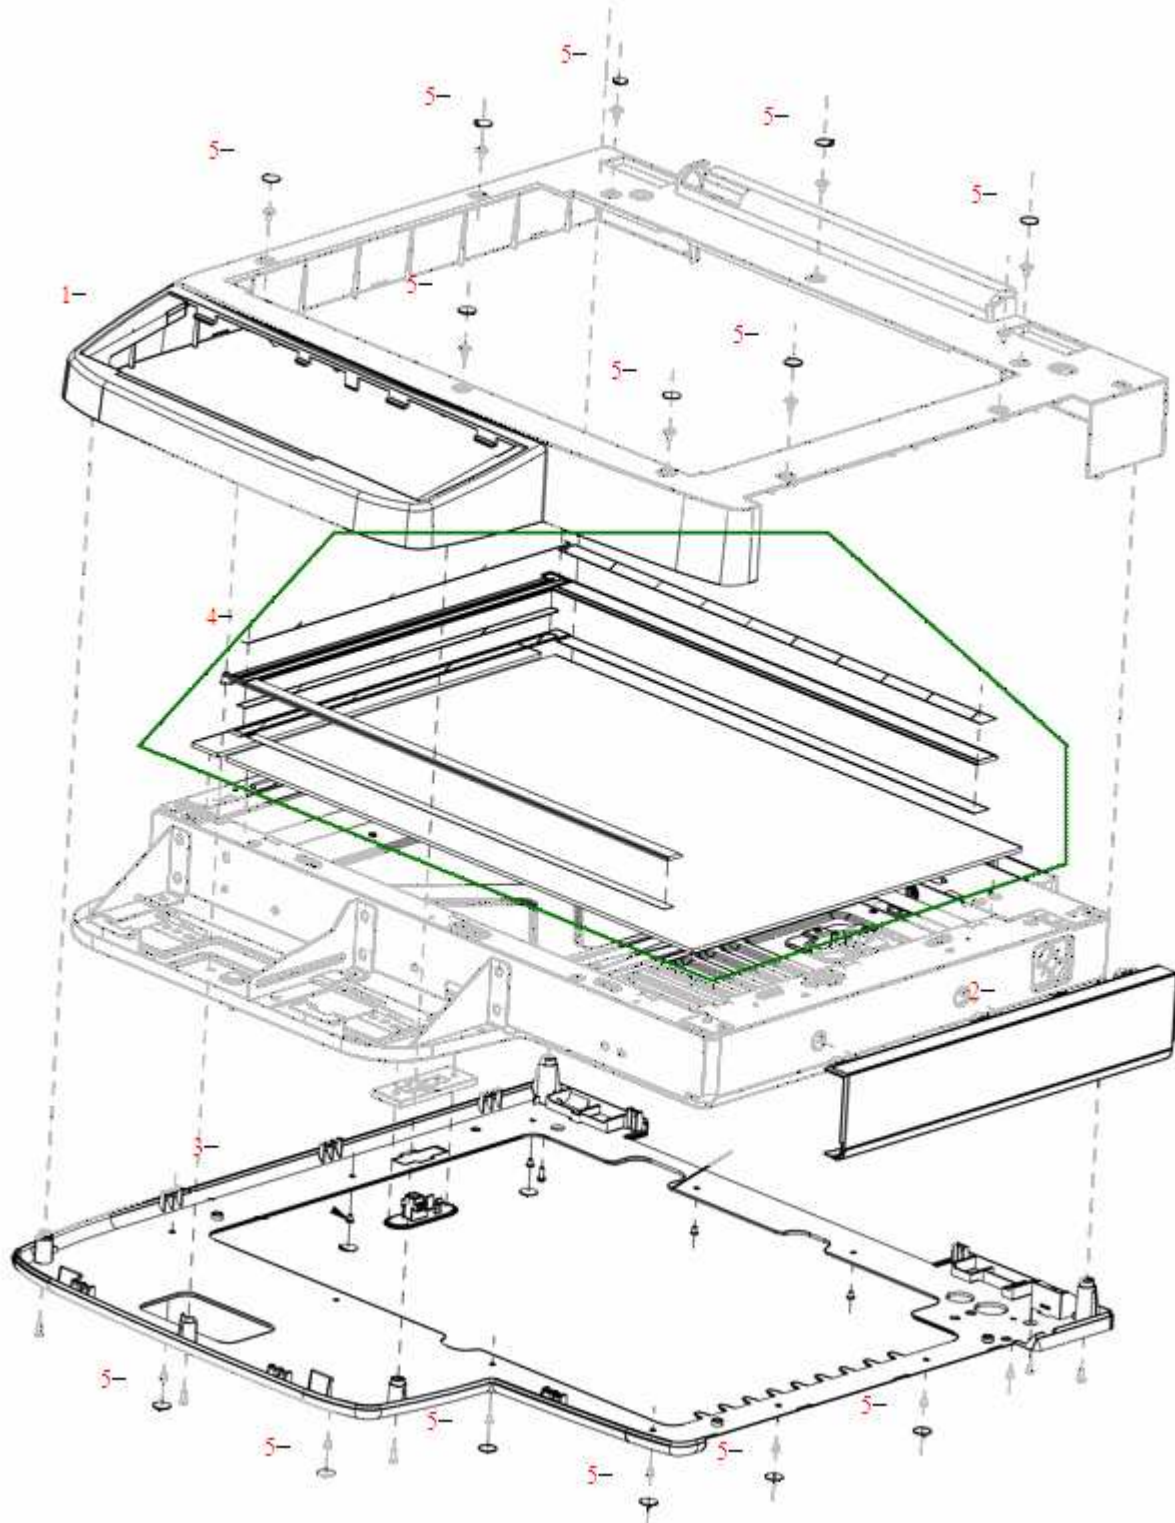

Scanner top assembly

REF	PartNumber	Description
1	Q7829-60152	Top cover assembly - Covers the scanner glass assembly - Does not include lift-up door or any other attaching parts
2	Q7829-60153	Right side scanner cover - Located on the right side portion of the top cover
3	Q7829-60154	Bottom cover - Protects the bottom part of the scanner assembly - where the scanner sits on
4	Q7829-60143	Scanner glass assembly - Glass plate on which the documents are placed to be scanned - Mounts in the scanner bezel
5	Q7829-60144	Plastic screw covers with an adhesive back - Covers screw heads that secure the plastic scanner top cover - Ten used