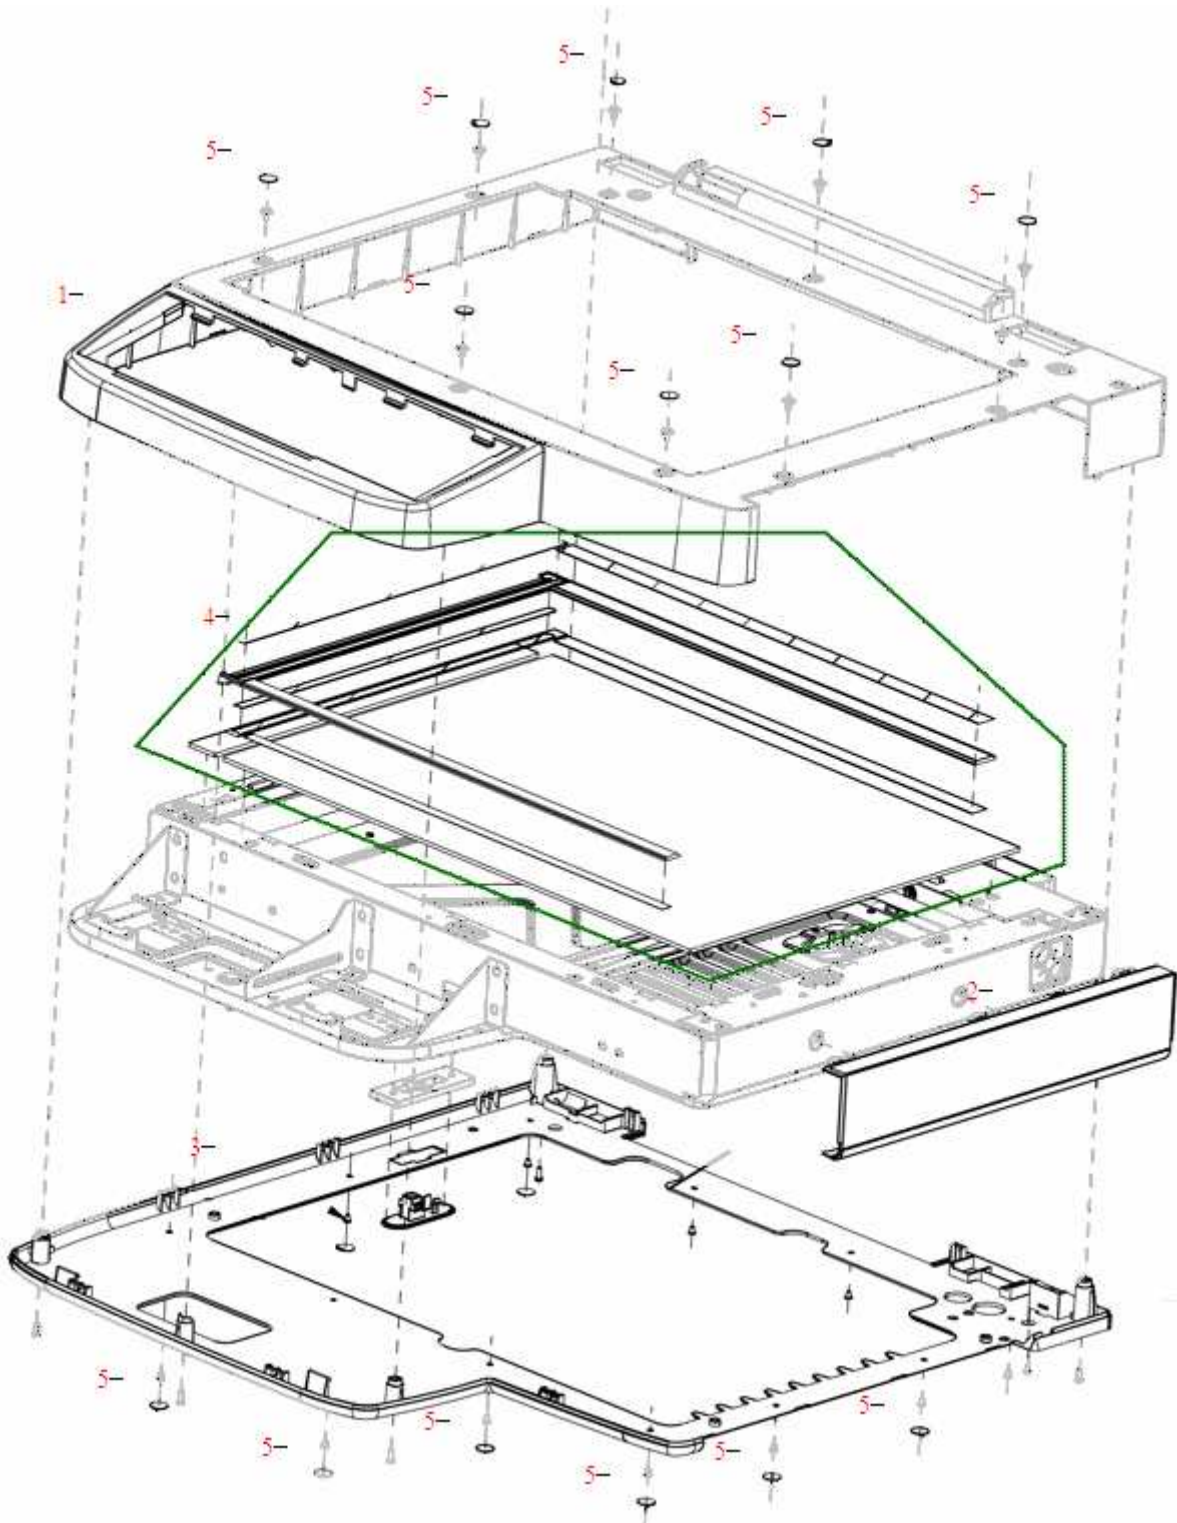

**Scanner top assembly**

<b>REF</b>	<b>PartNumber</b>	<b>Description</b>
1	Q7829-60152	Top cover assembly - Covers the scanner glass assembly - Does not include lift-up door or any other attaching parts
2	Q7829-60153	Right side scanner cover - Located on the right side portion of the top cover
3	Q7829-60154	Bottom cover - Protects the bottom part of the scanner assembly - where the scanner sits on
4	Q7829-60143	Scanner glass assembly - Glass plate on which the documents are placed to be scanned - Mounts in the scanner bezel
5	Q7829-60144	Plastic screw covers with an adhesive back - Covers screw heads that secure the plastic scanner top cover - Ten used