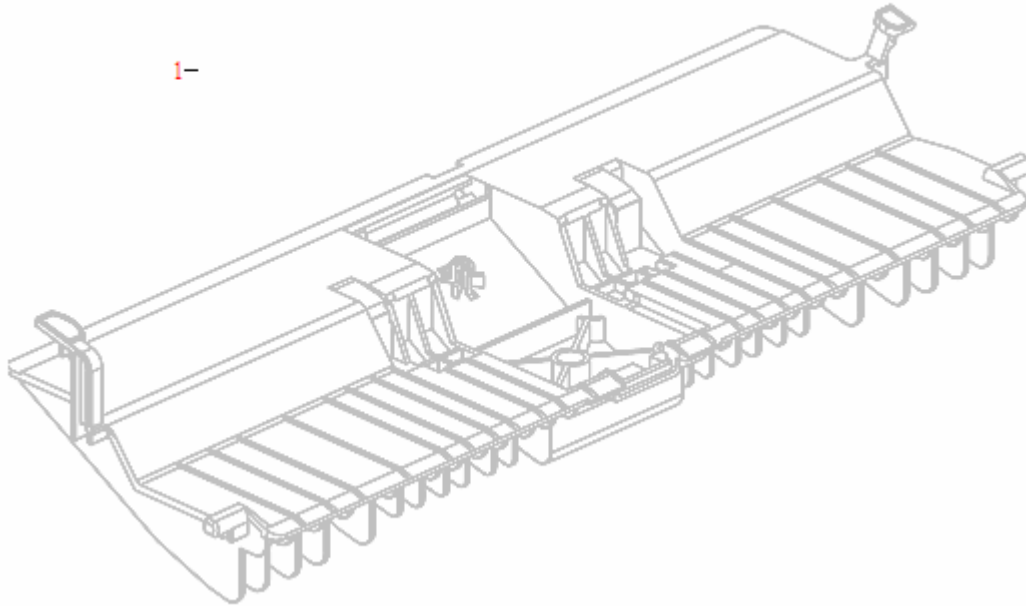

Separation floor assembly (ADF)

REF	PartNumber	Description
1	Q7829-67909	ADF reflector foam - White plastic sheet with foam that reflects the light while scanning