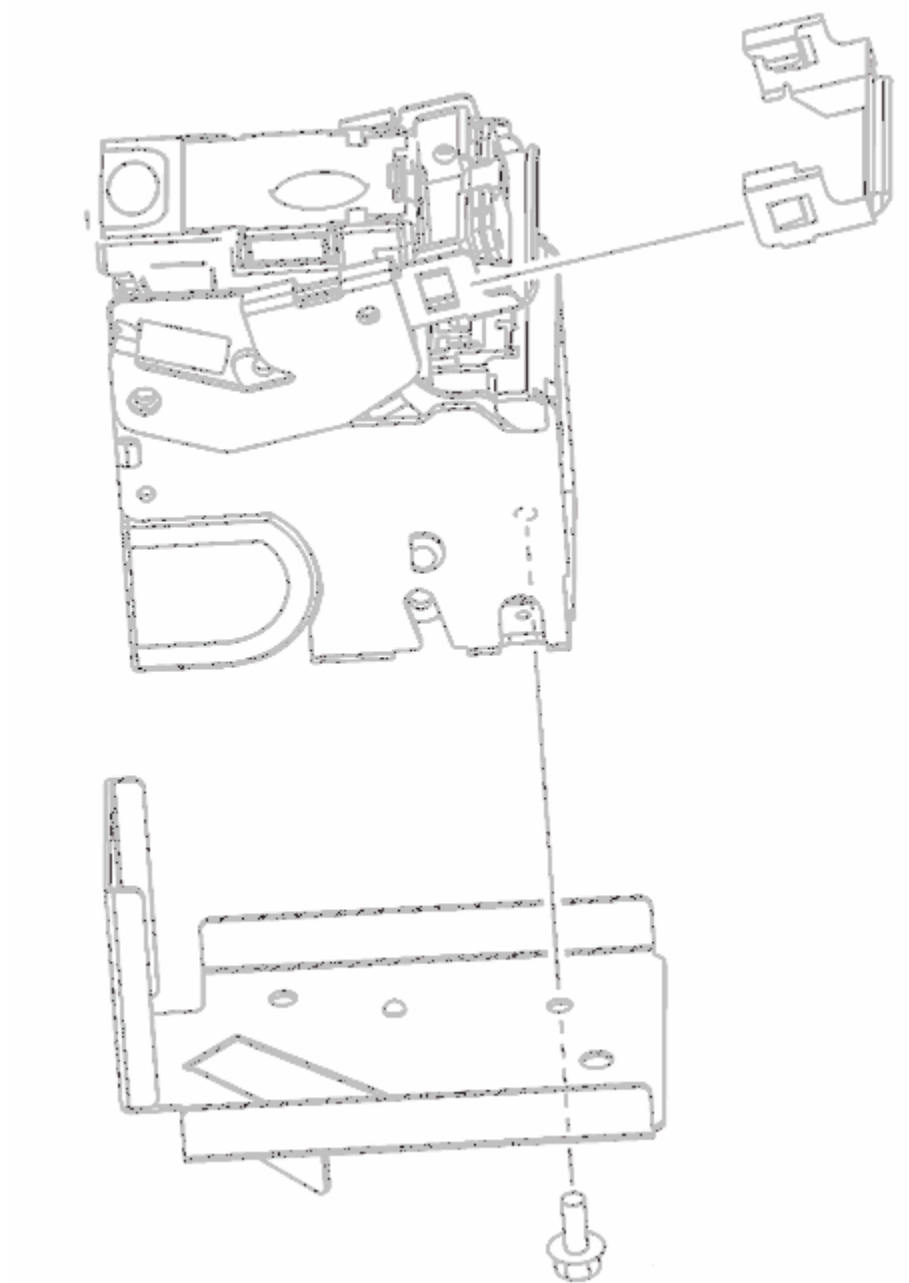

Stapler assembly

REF	PartNumber	Description
1	RM1-3092-000CN	Stapling unit - Stapler assembly for the stapler/stacker unit - Includes holder, screws, stapler unit and clinch guide