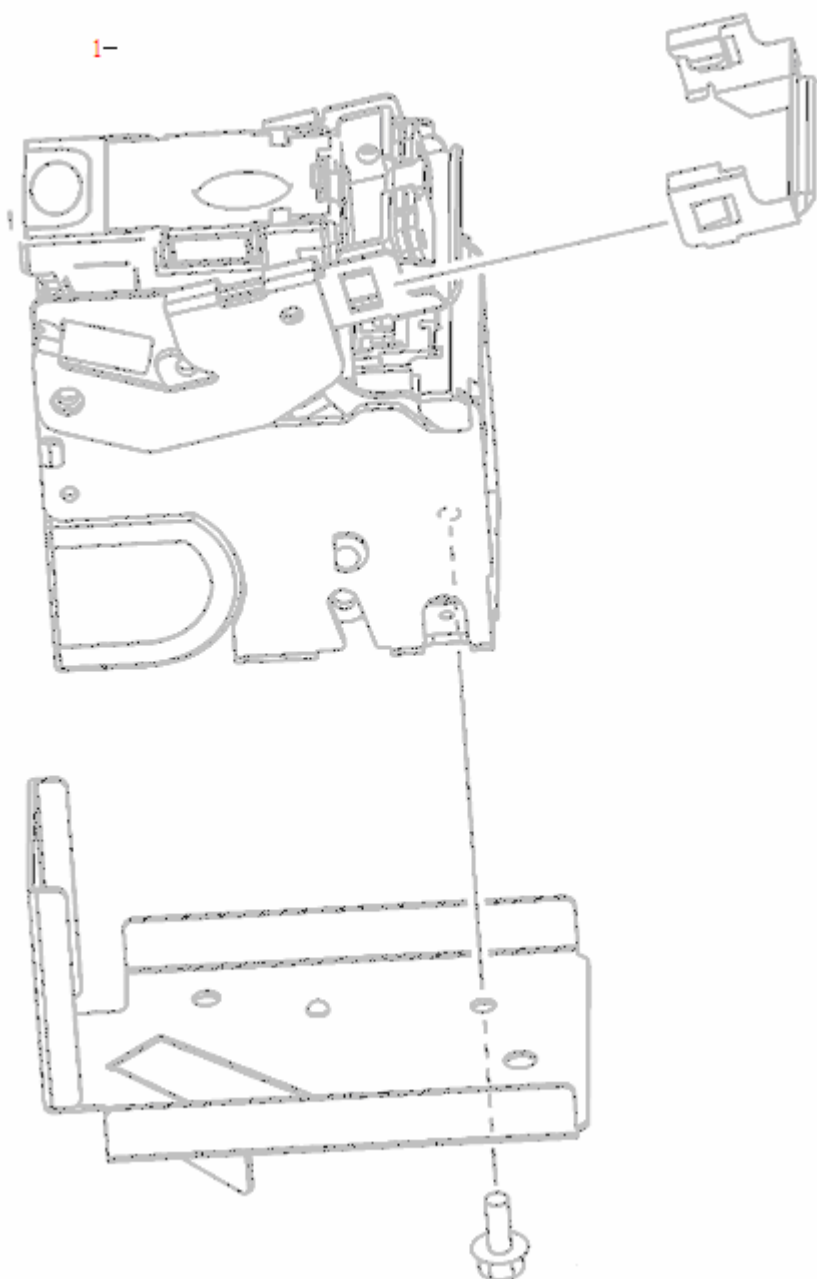

Stapler assembly

REF	PartNumber	Description
1	RM1-3092-000CN	Stapling unit - Stapler assembly for the stapler/stacker unit - Includes holder, screws, stapler unit and clinch guide